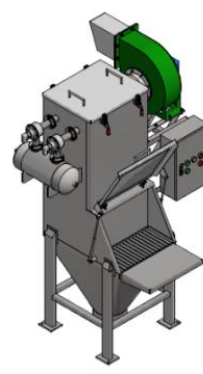

**United Food (Public) Co.,Ltd.**

**Namchow Group Co.,Ltd.**

Inside Bag filter housing

Inside Bag dumping station

Wide size 800 mm, filling chamber around 200 to 300 litre

Wide size 600 mm, filling chamber around 100 to 150 litre