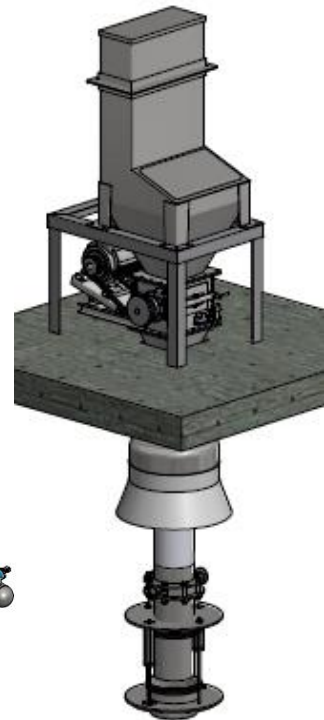

**United Food (Public) Co.,Ltd.**

**Namchow Group Co.,Ltd.**

Inside Bag filter housing

Inside Bag dumping station

Wide size 800 mm, filling chamber around 200 to 300 litre

Wide size 600 mm, filling chamber around 100 to 150 litre

## Bag Dump Station