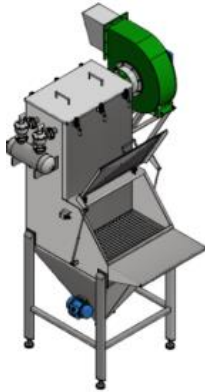

**United Food (Public) Co.,Ltd.**

**Namchow Group Co.,Ltd.**

Inside Bag filter housing

Inside Bag dumping station

Wide size 800 mm, filling chamber around 200 to 300 litre

Wide size 600 mm, filling chamber around 100 to 150 litre