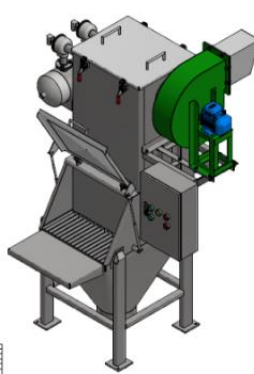

**United Food (Public) Co.,Ltd.**

**Namchow Group Co.,Ltd.**

Inside Bag filter housing

Inside Bag dumping station

Wide size 800 mm, filling chamber around 200 to 300 litre

Wide size 600 mm, filling chamber around 100 to 150 litre

## Bag Dump Station