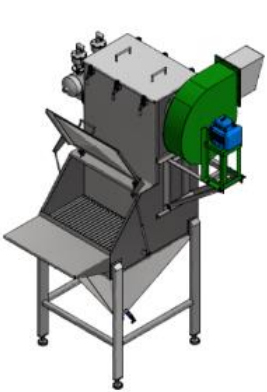

**United Food (Public) Co.,Ltd.**

**Namchow Group Co.,Ltd.**

Inside Bag filter housing

Inside Bag dumping station

Wide size 800 mm, filling chamber around 200 to 300 litre

Wide size 600 mm, filling chamber around 100 to 150 litre

## Bag Dump Station