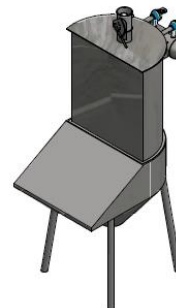

Wide size 600 mm, filling chamber around 100 to 150 litre

F&N Dairies (Thailand) Limited

Bag Dump Station